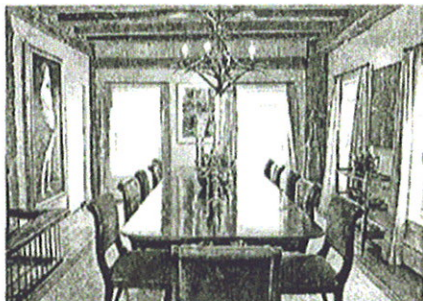

The 77-year-old Mr. Cramer, who also helped found the Los Angeles Museum of Contemporary Art, calls himself "an addictive collector of houses and art." The main house, an 11,000-square-foot shingled Colonial, has four bedrooms, a wine cellar and a gym. Mr. Cramer began 12 years ago with 50 acres and added nine more adjacent properties, including an art barn, a dam and three bridges over a large brook. There are croquet and badminton courts. He says, "It's like Topsy, it just grew." Roxbury, a longtime enclave for such writers as Arthur Miller and William Styron, lies about 90 miles northeast of New York City.

Actor Mickey Rourke has rented a loft in Manhattan's meatpacking district for \$19,800 per month—less than half what the apartment fetched just four months ago.

The 5,000-square-foot loft has a private keyed elevator, four bedrooms, a media room and three baths. The full-floor apartment has blonde oak floors throughout and a sauna. A former tenant had rented the same apartment four months ago for \$40,000 per month, says listing agent Frances Katzen of Prudential Douglas Elliman. Nick Gavin of Corcoran and Rafael De Niro represented Mr. Rourke.